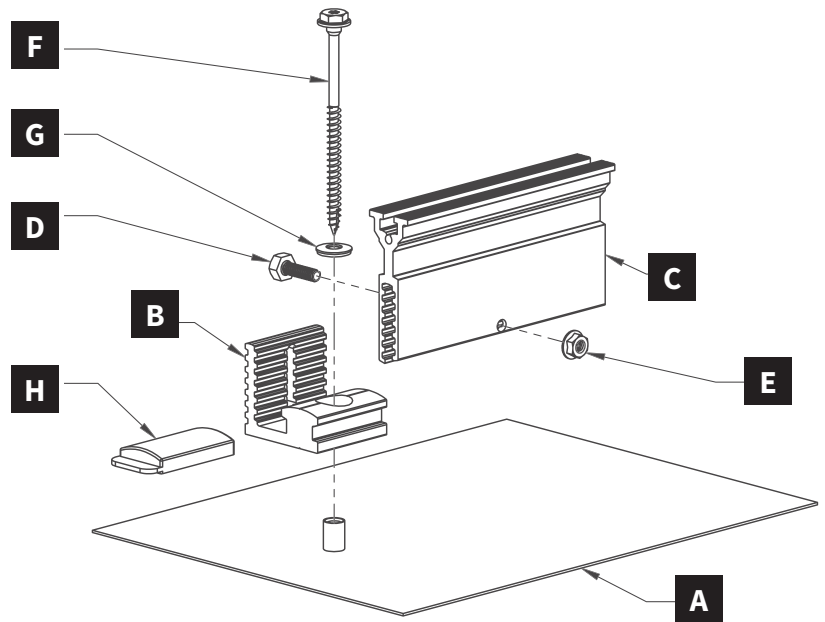

Features

- Integrated roof mount and racking system
- Fewer components = quick to install
- Works with standard module frames - no special grooves required
- Incorporates Quick Mount PV's Elevated Water Seal technology
- Integrated grounding up to 300 modules
- Meets or exceeds roofing industry best practices

2

Panel Clamp

Available in two sizes (2" & 8") for both mid- and end-clamping that works with standard module frames.

3

Skirt

Snaps right into place for an elegant, streamlined finish.

Base Mount Assembly Parts

- A** Flashing x1
- B** QBlock Slider x1
- C** Top Slider x1
- D** Custom Hex Head Cap Screw x1
- E** Serrated Flange Hex Nut x1
- F** T-30/Hex Head Structural Screw, 5/16" x1
- G** EPDM/SS Sealing Washer x1
- H** EPDM Screw Cover x1

Panel Clamp Assembly Parts

- A** Clamp Base (2" or 8") x1
- B** Panel Clamp (2" or 8") x1
- C** Hex Head Cap Screw x1 (x2 for 8")
- D** Clamp Spring (8" clamp only)
- E** Hex Nut x1 (x2 for 8")
- F** Serrated Flange Hex Nut x1 (x2 for 8")