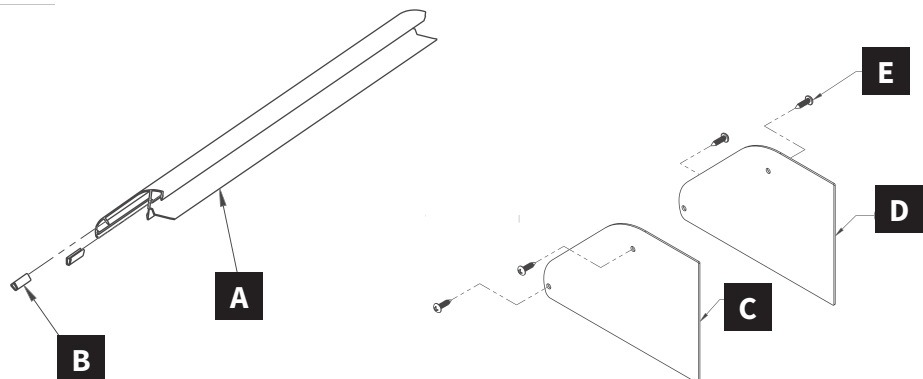

Skirt Assembly Parts

- **A** Skirt x1
- **B** Skirt Clip x2
- **C** Skirt End Cap, Right x1
- **D** Skirt End Cap, Left x1
- **E** Sheet Metal Screw x4