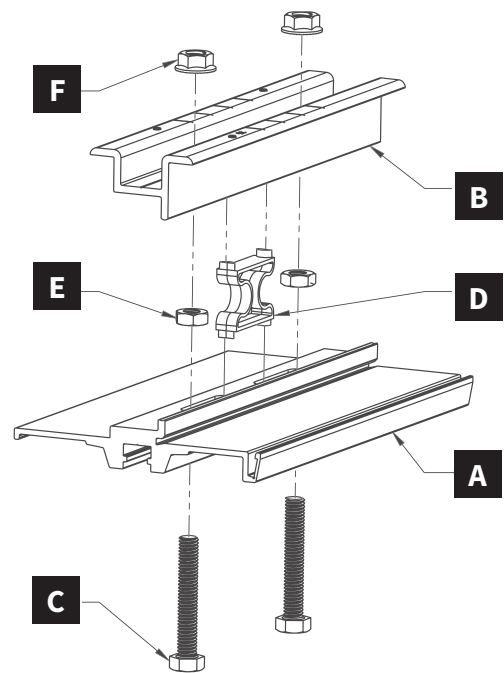

2

Panel Clamp

Available in two sizes (2" & 8") for both mid- and end-clamping that works with standard module frames.

3

Skirt

Snaps right into place for an elegant, streamlined finish.

Base Mount Assembly Parts

- A** Flashing x1
- B** QBlock Slider x1
- C** Top Slider x1
- D** Custom Hex Head Cap Screw x1
- E** Serrated Flange Hex Nut x1
- F** T-30/Hex Head Structural Screw, 5/16" x1
- G** EPDM/SS Sealing Washer x1
- H** EPDM Screw Cover x1

Panel Clamp Assembly Parts

- A** Clamp Base (2" or 8") x1
- B** Panel Clamp (2" or 8") x1
- C** Hex Head Cap Screw x1 (x2 for 8")
- D** Clamp Spring (8" clamp only)
- E** Hex Nut x1 (x2 for 8")
- F** Serrated Flange Hex Nut x1 (x2 for 8")