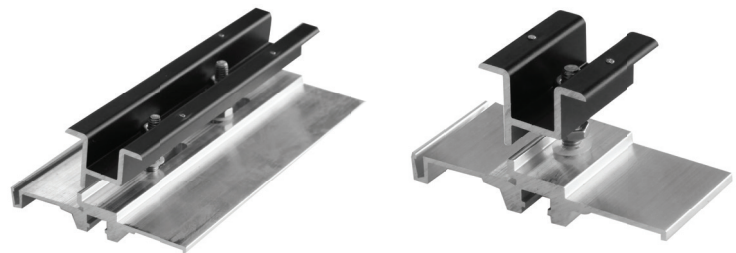

Quick Rack™

Rail-Free Mounting System

Efficient // Reliable // Economical

Intertek
4008516

UL SUB 2703

Quick Mount PV®
RESPECT THE ROOF

Patented Rail-Free Mounting System

Quick Rack, featuring QRack® patented technology, is the most reliable and cost-effective rail-free mounting system available. With only 3 main components, it works with standard module frames and features Quick Mount PV's high-quality, patented Elevated Water Seal to ensure a long, watertight life on the roof.

Features

- Integrated roof mount and racking system
- Fewer components = quick to install
- Works with standard module frames - no special grooves required
- Incorporates Quick Mount PV's Elevated Water Seal technology
- Integrated grounding up to 300 modules
- Meets or exceeds roofing industry best practices

Certifications

- UL STD 2703
- UL System Fire Class Rating A, Type 1 & 2 Modules
- 2015 International Building Code
- 2016 California Building Code
- ASCE 7-10

Quick Rack Components

1

Base Mount

Featuring Quick Mount PV's patented Elevated Water Seal.

2

Panel Clamp

Available in two sizes (2" & 8") for both mid- and end-clamping that works with standard module frames.

3

Skirt

Snaps right into place for an elegant, streamlined finish.

Base Mount Assembly Parts