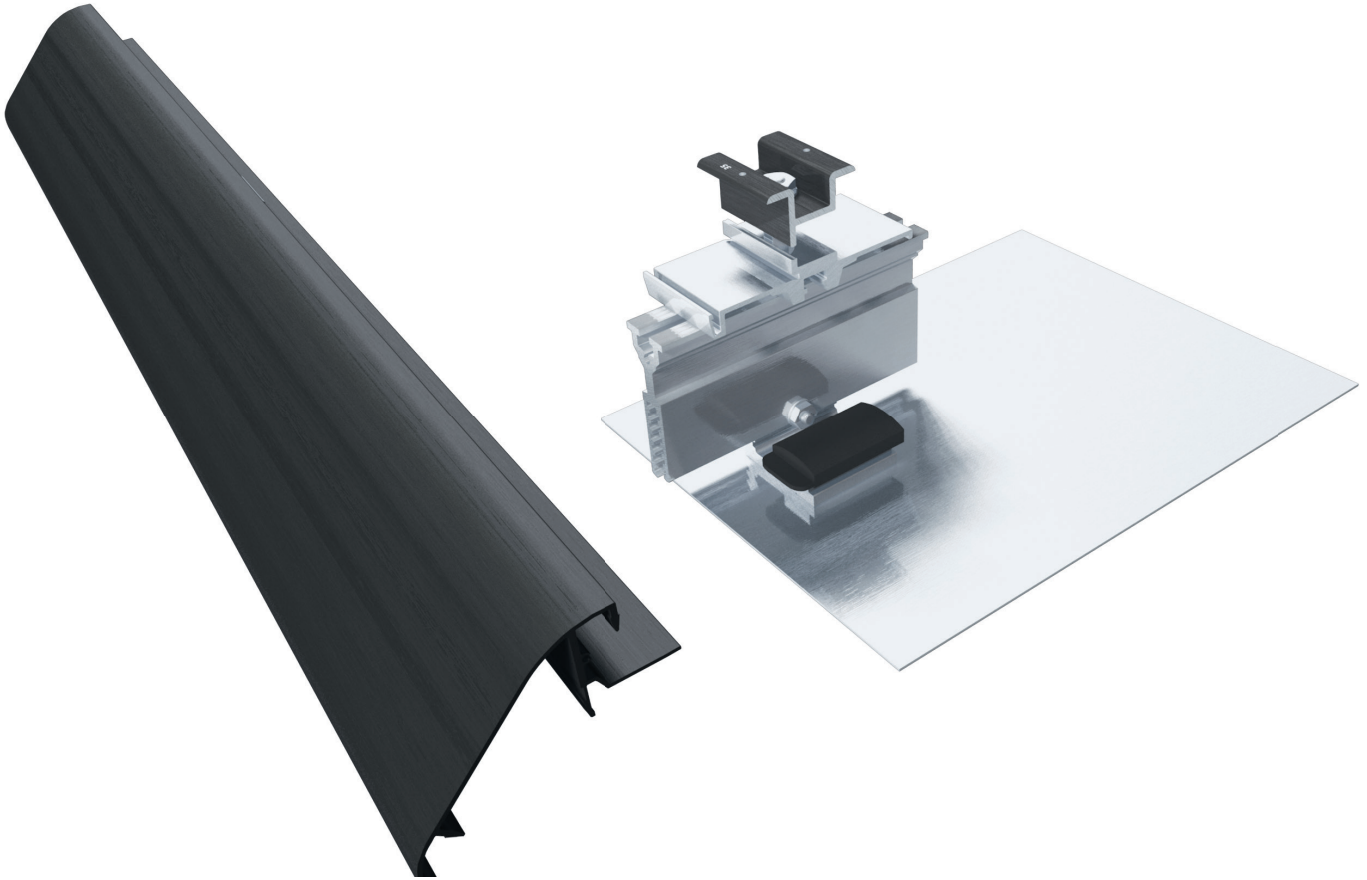

Quick Rack™

Rail-Free Mounting System

Efficient // Reliable // Economical

Intertek
4008516

UL SUB 2703

Quick Mount PV®
RESPECT THE ROOF

Patented Rail-Free Mounting System

Quick Rack, featuring QRack® patented technology, is the most reliable and cost-effective rail-free mounting system available. With only 3 main components, it works with standard module frames and features Quick Mount PV's high-quality, patented Elevated Water Seal to ensure a long, watertight life on the roof.

Features

- Integrated roof mount and racking system
- Fewer components = quick to install
- Works with standard module frames - no special grooves required
- Incorporates Quick Mount PV's Elevated Water Seal technology
- Integrated grounding up to 300 modules
- Meets or exceeds roofing industry best practices

Certifications

- UL STD 2703
- UL System Fire Class Rating A, Type 1 & 2 Modules
- 2015 International Building Code
- 2016 California Building Code
- ASCE 7-10

Quick Rack Components

1

Base Mount

Featuring Quick Mount PV's patented Elevated Water Seal.

2

Panel Clamp

Available in two sizes (2" & 8") for both mid- and end-clamping that works with standard module frames.

3

Skirt

Snaps right into place for an elegant, streamlined finish.

Base Mount Assembly Parts