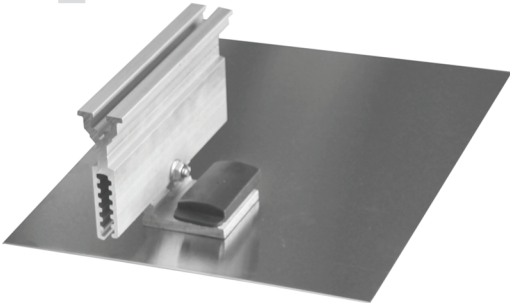

Quick Rack™

Rail-Free Mounting System

Efficient // Reliable // Economical

Intertek
4008516

UL SUB 2703

Quick Mount PV®
RESPECT THE ROOF

Patented Rail-Free Mounting System

Quick Rack, featuring QRack® patented technology, is the most reliable and cost-effective rail-free mounting system available. With only 3 main components, it works with standard module frames and features Quick Mount PV's high-quality, patented Elevated Water Seal to ensure a long, watertight life on the roof.

Features

- Integrated roof mount and racking system
- Fewer components = quick to install
- Works with standard module frames - no special grooves required
- Incorporates Quick Mount PV's Elevated Water Seal technology
- Integrated grounding up to 300 modules
- Meets or exceeds roofing industry best practices

Certifications

- UL STD 2703
- UL System Fire Class Rating A, Type 1 & 2 Modules
- 2015 International Building Code
- 2016 California Building Code
- ASCE 7-10

Quick Rack Components

1

Base Mount

Featuring Quick Mount PV's patented Elevated Water Seal.

2

Panel Clamp

Available in two sizes (2" & 8") for both mid- and end-clamping that works with standard module frames.

3

Skirt

Snaps right into place for an elegant, streamlined finish.

Base Mount Assembly Parts