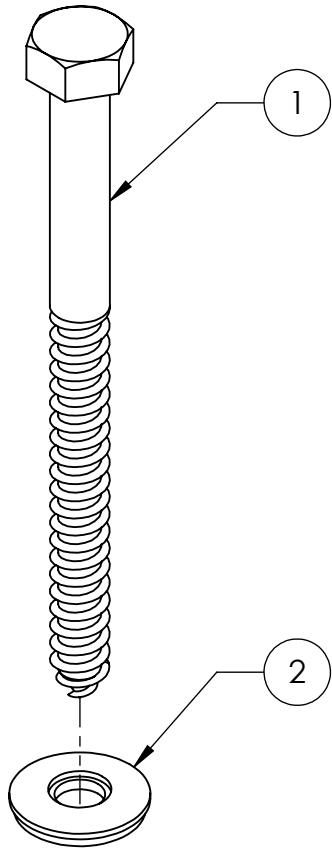

ITEM NO.	DESCRIPTION	QTY.
1	LAG SCREW, HEX HEAD, 5/16" x 4", 18-8 SS	1
2	WASHER, SEALING, 5/16" ID X 3/4" OD, EPDM BONDED SS	1

Quick Mount PV[®]

TITLE:
**QMC-LMHW: HARDWARE KIT, 5/16" X
 4" LAG HEX SCREW, SS, 3/4" OD
 SEALING WASHER, COMPONENT**

UNLESS OTHERWISE SPECIFIED: DIMENSIONS ARE IN INCHES TOLERANCES: FRACTIONAL ± 1/8 TWO PLACE DECIMAL ±.19 THREE PLACE DECIMAL ±.094	SIZE A	DRAWN BY: RAD DATE: 9/20/2017	REV 1
	SCALE: 1:1	WEIGHT: 0.08	SHEET 1 OF 1

DO NOT SCALE DRAWING