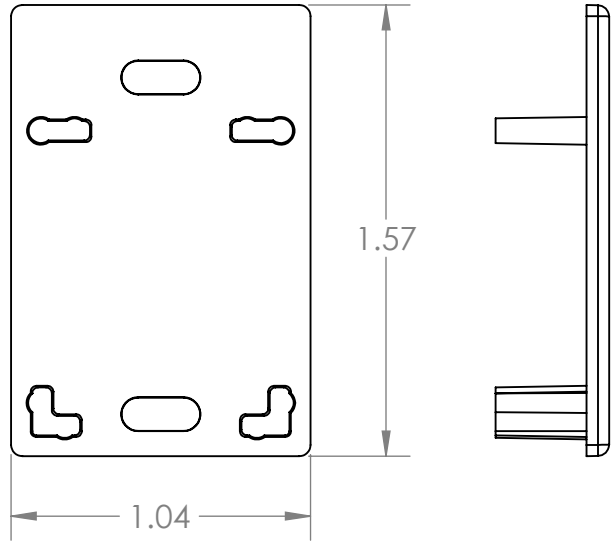

ITEM NO.	DESCRIPTION	QTY.
1	END CAP, QRAIL, LIGHT, BLACK	1

**Quick Mount PV<sup>®</sup>**

TITLE:  
**QMR-CPL: END CAP, QRAIL,  
LIGHT**

UNLESS OTHERWISE SPECIFIED: DIMENSIONS ARE IN INCHES TOLERANCES: FRACTIONAL $\pm 1/8$ TWO PLACE DECIMAL $\pm .19$ THREE PLACE DECIMAL $\pm .094$	SIZE <b>A</b>	DRAWN BY: AAP	REV <b>3</b>
	SCALE: 3:2	DATE: 4/8/2019	WEIGHT: 0.0053
		SHEET 1 OF 1	

DO NOT SCALE DRAWING