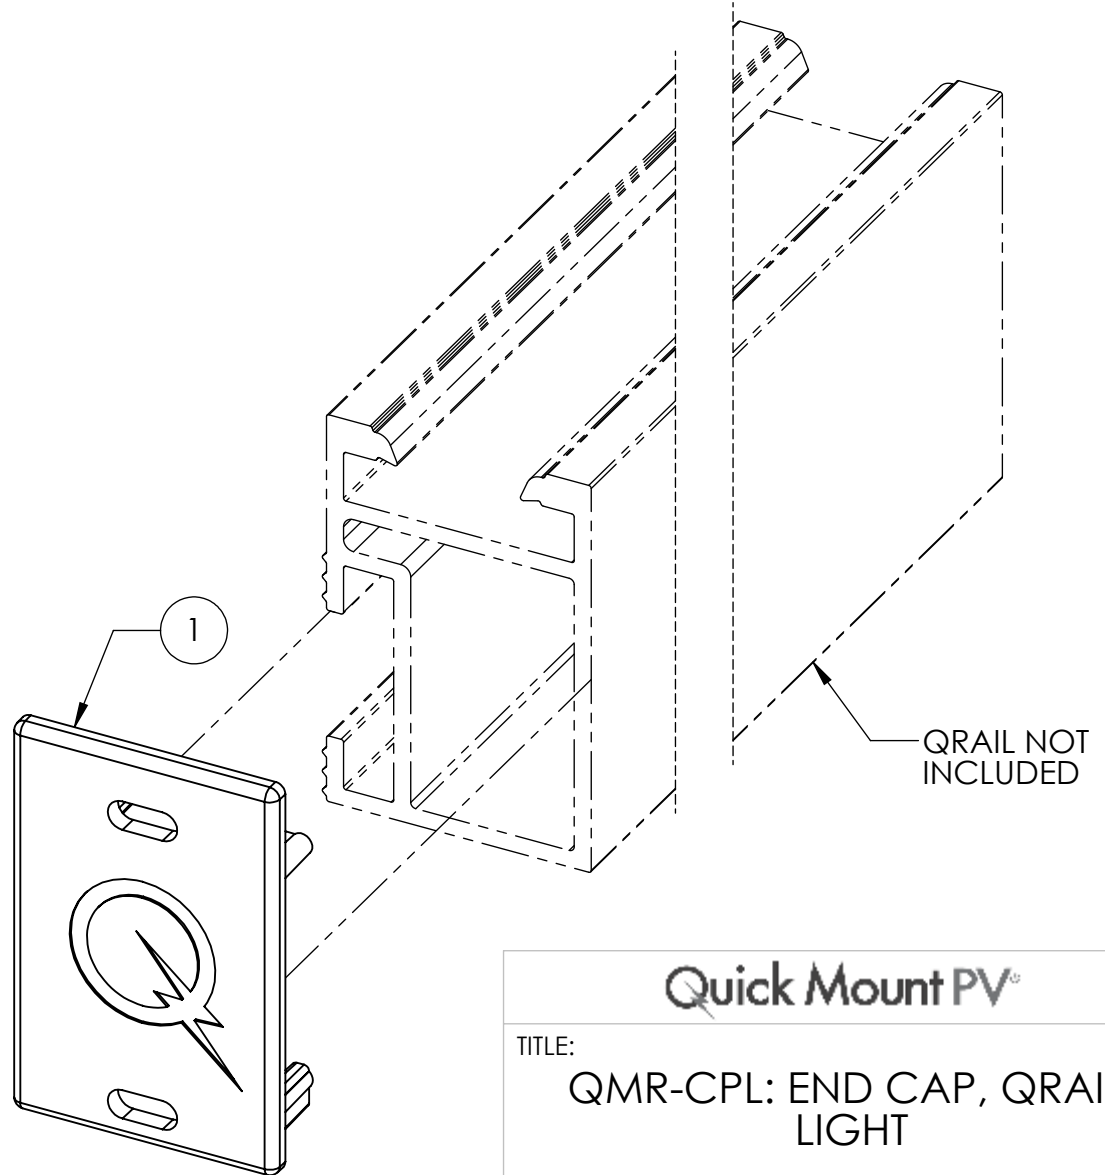

ITEM NO.	DESCRIPTION	QTY.
1	END CAP, QRAIL, LIGHT, BLACK	1

**Quick Mount PV<sup>®</sup>**

TITLE:  
**QMR-CPL: END CAP, QRAIL,  
LIGHT**

UNLESS OTHERWISE SPECIFIED: DIMENSIONS ARE IN INCHES TOLERANCES: FRACTIONAL $\pm 1/8$ TWO PLACE DECIMAL $\pm .19$ THREE PLACE DECIMAL $\pm .094$	SIZE <b>A</b>	DRAWN BY: AAP	REV <b>3</b>
	SCALE: 3:2	DATE: 4/8/2019	WEIGHT: 0.0053
		SHEET 1 OF 1	