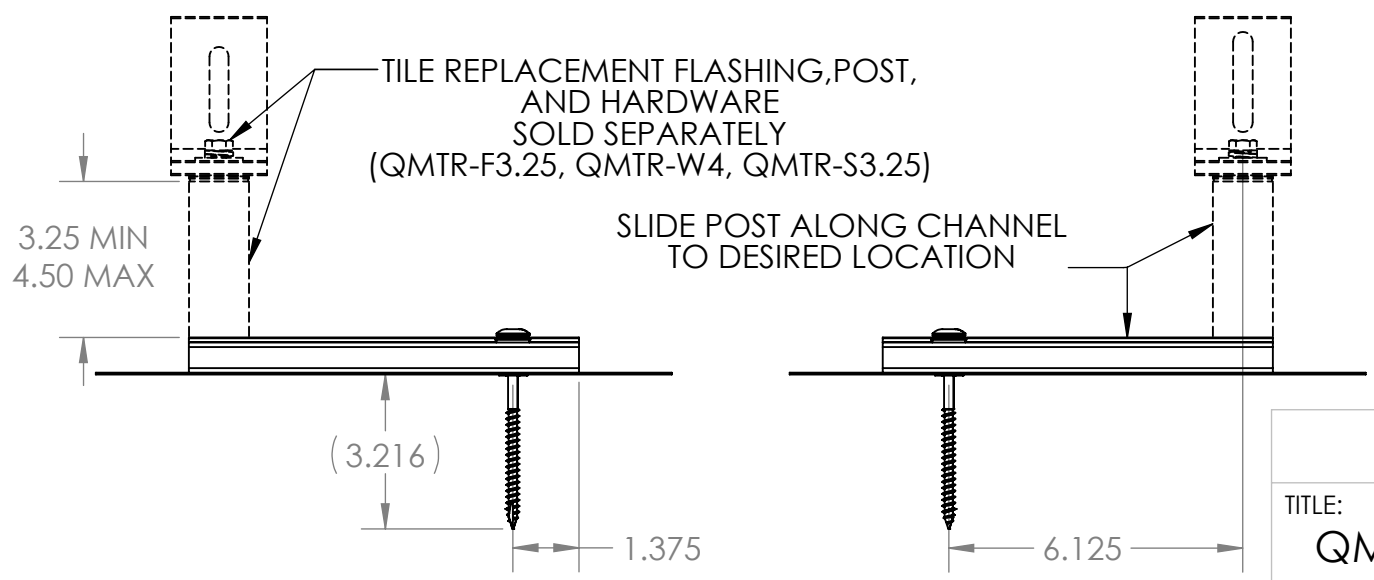

WEST ORIENTATION

EAST ORIENTATION

SCALE 1:5

Quick Mount PV<sup>®</sup>

TITLE:  
**QMTR-BM: TILE REPLACEMENT,  
 BASE MOUNT**

UNLESS OTHERWISE SPECIFIED: DIMENSIONS ARE IN INCHES TOLERANCES: FRACTIONAL ± 1/8 TWO PLACE DECIMAL ±.19 THREE PLACE DECIMAL ±.094	SIZE <b>A</b>	DRAWN BY: RAD	REV <b>7</b>
	SCALE: 1:4	DATE: 11/12/2018	WEIGHT: 1.52
		SHEET 2 OF 2	

DO NOT SCALE DRAWING