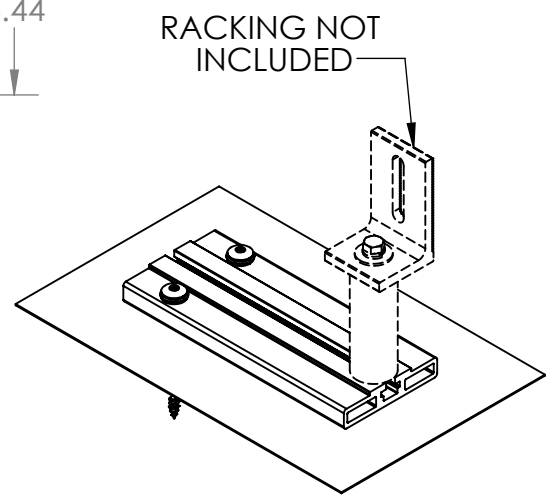

WEST ORIENTATION

EAST ORIENTATION

SCALE 1:5

Quick Mount PV<sup>®</sup>

TITLE:  
**QMTR-BM: TILE REPLACEMENT,  
 BASE MOUNT**

UNLESS OTHERWISE SPECIFIED: DIMENSIONS ARE IN INCHES TOLERANCES: FRACTIONAL ± 1/8 TWO PLACE DECIMAL ±.19 THREE PLACE DECIMAL ±.094	SIZE <b>A</b>	DRAWN BY: RAD	REV <b>7</b>
	SCALE: 1:4	DATE: 11/12/2018	WEIGHT: 1.52
		SHEET 2 OF 2	