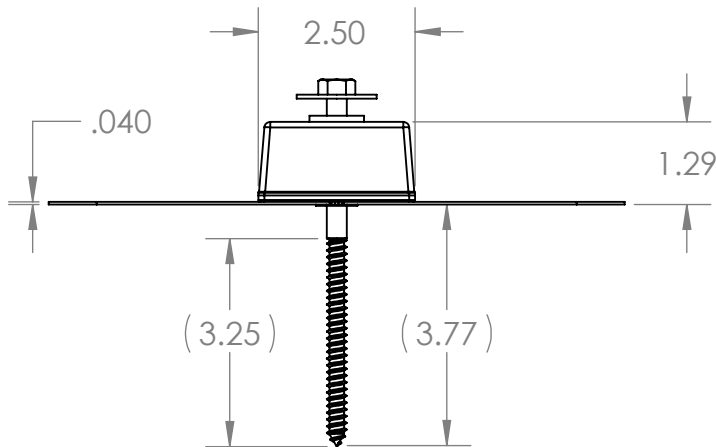

THIS EDGE TOWARDS ROOF RIDGE

ITEM NO.	DESCRIPTION	QTY./BOX
1	FLASHING, ROUNDED CORNERS, 9" X 12" X .040", 5052, MILL	1
2	QBLOCK, CLASSIC, A360 CAST AL, MILL	1
3	PLUG, SEALING, 5/16" X 7/8", EPDM / 18-8 SS	1
4	LAG SCREW, HEX HEAD, 5/16" x 5-1/2", 18-8 SS	1
5	WASHER, FENDER, 5/16" ID X 1-1/4" OD, 18-8 SS	1

AVAILABLE IN MILL, AND BLACK FINISHES

Quick Mount PV[®]

TITLE:
QMSE-LAG: QMPV E-MOUNT WITH LAG BOLT

UNLESS OTHERWISE SPECIFIED:
DIMENSIONS ARE IN INCHES
TOLERANCES:
FRACTIONAL ± 1/8
TWO PLACE DECIMAL ±.19
THREE PLACE DECIMAL ±.094

SIZE A	DRAWN BY: RAD	REV 5
	DATE: 5/9/2017	
SCALE: 1:3	WEIGHT: 0.91	SHEET 1 OF 1