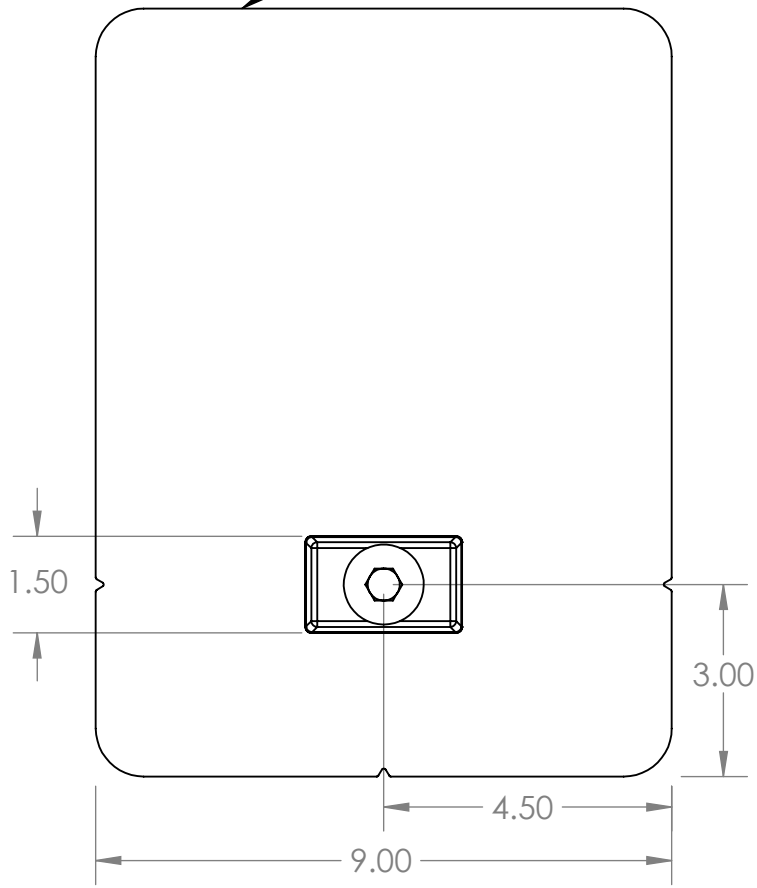

THIS EDGE TOWARDS ROOF RIDGE

ITEM NO.	DESCRIPTION	QTY./BOX
1	FLASHING, ROUNDED CORNERS, 9" X 12" X .040", 5052, MILL	1
2	QBLOCK, CLASSIC, A360 CAST AL, MILL	1
3	PLUG, SEALING, 5/16" X 7/8", EPDM / 18-8 SS	1
4	LAG SCREW, HEX HEAD, 5/16" x 5-1/2", 18-8 SS	1
5	WASHER, FENDER, 5/16" ID X 1-1/4" OD, 18-8 SS	1

AVAILABLE IN MILL, AND BLACK FINISHES

Quick Mount PV[®]

TITLE:
QMSE-LAG: QMPV E-MOUNT WITH LAG BOLT

UNLESS OTHERWISE SPECIFIED:
DIMENSIONS ARE IN INCHES
TOLERANCES:
FRACTIONAL ± 1/8
TWO PLACE DECIMAL ±.19
THREE PLACE DECIMAL ±.094

SIZE A	DRAWN BY: RAD	REV 5
	DATE: 5/9/2017	
SCALE: 1:3	WEIGHT: 0.91	SHEET 1 OF 1