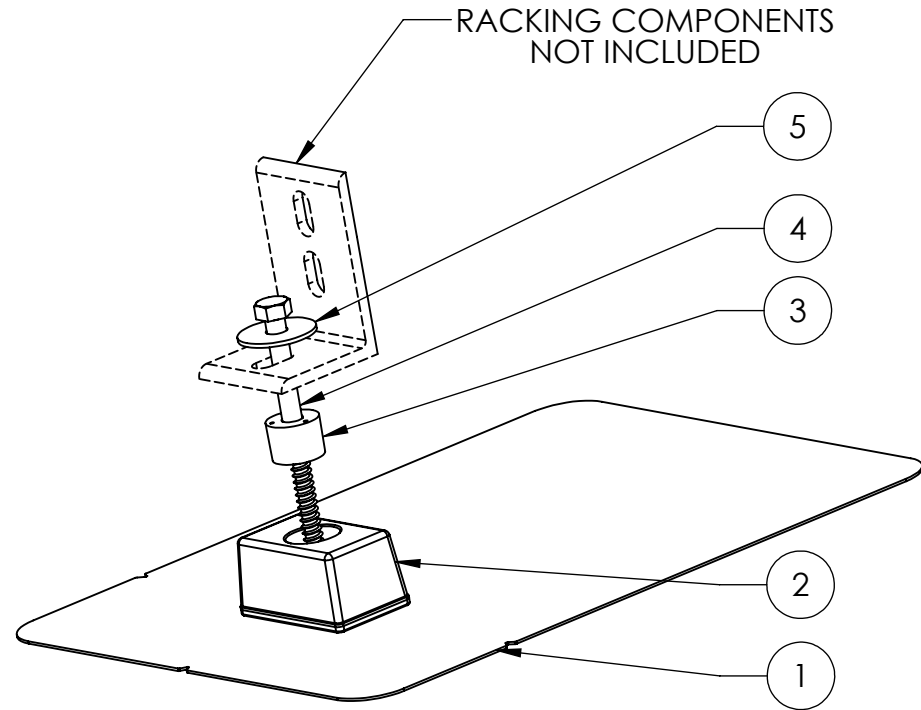

THIS EDGE TOWARDS ROOF RIDGE

ITEM NO.	DESCRIPTION	QTY./BOX
1	FLASHING, ROUNDED CORNERS, 9" X 12" X .040", 5052, MILL	1
2	QBLOCK, CLASSIC, A360 CAST AL, MILL	1
3	PLUG, SEALING, 5/16" X 7/8", EPDM / 18-8 SS	1
4	LAG SCREW, HEX HEAD, 5/16" x 5-1/2", 18-8 SS	1
5	WASHER, FENDER, 5/16" ID X 1-1/4" OD, 18-8 SS	1

AVAILABLE IN MILL, AND BLACK FINISHES

Quick Mount PV[®]

TITLE:
QMSE-LAG: QMPV E-MOUNT WITH LAG BOLT

UNLESS OTHERWISE SPECIFIED:
DIMENSIONS ARE IN INCHES
TOLERANCES:
FRACTIONAL ± 1/8
TWO PLACE DECIMAL ±.19
THREE PLACE DECIMAL ±.094

SIZE A	DRAWN BY: RAD	REV 5
	DATE: 5/9/2017	
SCALE: 1:3	WEIGHT: 0.91	SHEET 1 OF 1