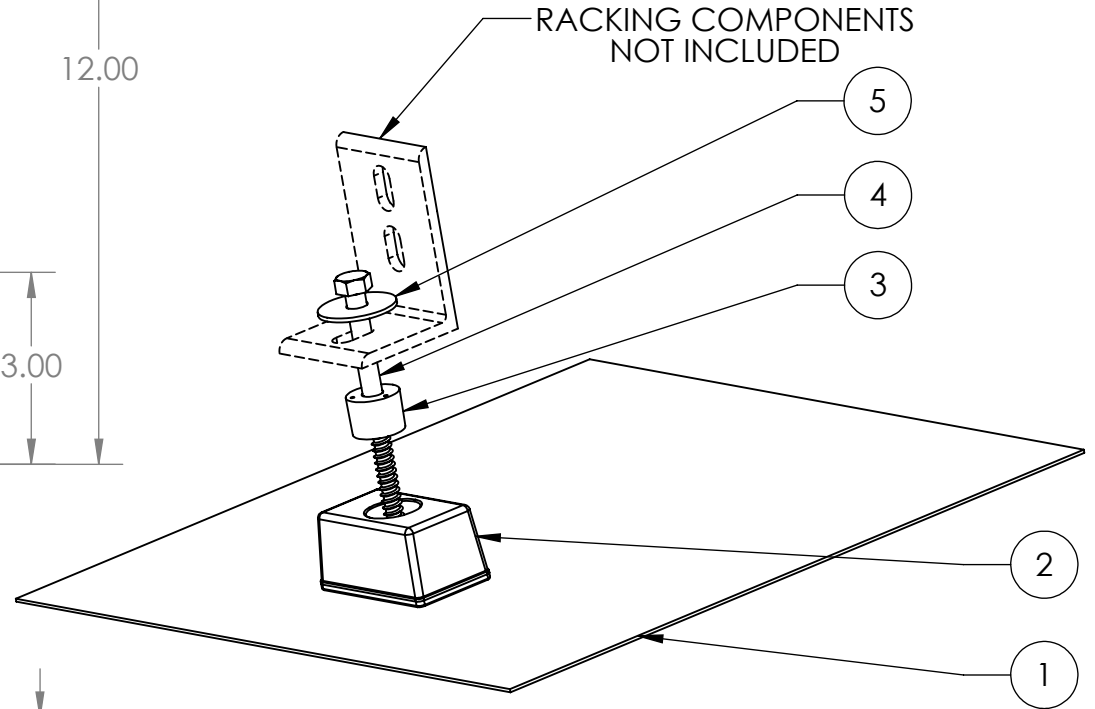

THIS EDGE TOWARDS ROOF RIDGE

ITEM NO.	DESCRIPTION	QTY./BOX
1	FLASHING, 12" X 12" X .050", 5052, MILL	1
2	QBLOCK, CLASSIC, A360 CAST AL, MILL	1
3	PLUG, SEALING, 5/16" X 7/8", EPDM / 18-8 SS	1
4	LAG SCREW, HEX HEAD, 5/16" x 5-1/2", 18-8 SS	1
5	WASHER, FENDER, 5/16" ID X 1-1/4" OD, 18-8 SS	1

AVAILABLE IN MILL, CLEAR ANODIZED, AND BRONZE ANODIZED FINISHES

**Quick Mount PV<sup>®</sup>**

TITLE: QMSC-LAG: QMPV CLASSIC COMPOSITION MOUNT WITH LAG BOLT

UNLESS OTHERWISE SPECIFIED: DIMENSIONS ARE IN INCHES TOLERANCES: FRACTIONAL ± 1/8 TWO PLACE DECIMAL ±.18 THREE PLACE DECIMAL ±.125	SIZE	DRAWN BY: RAD	REV
	<b>A</b>	DATE: 12/14/2015	<b>3</b>
SCALE: 1:3	WEIGHT: 1.20	SHEET 1 OF 1	

DO NOT SCALE DRAWING