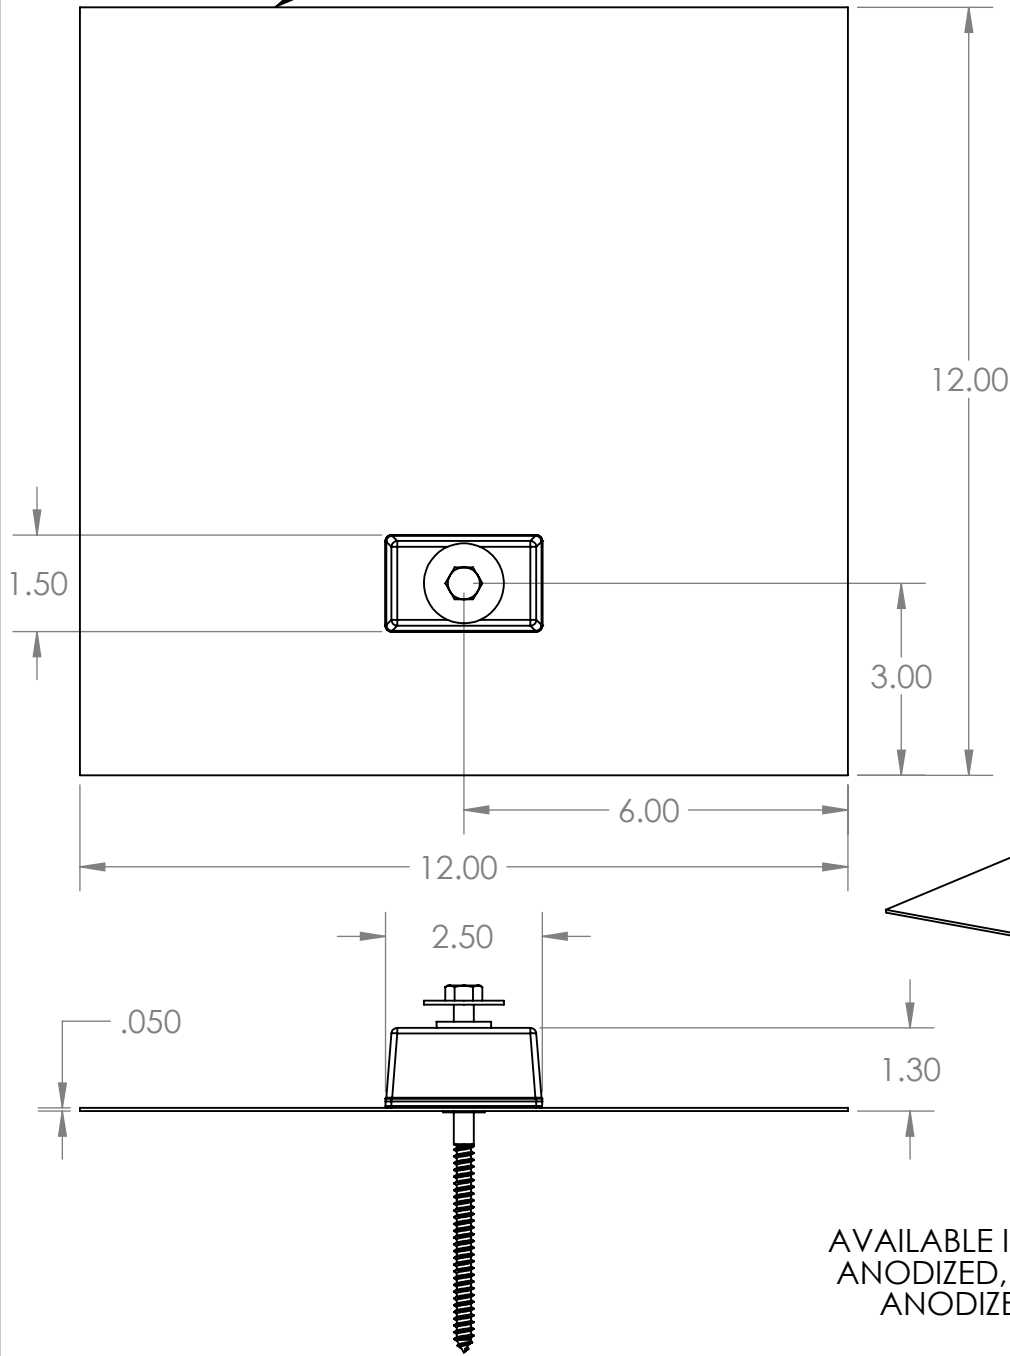

THIS EDGE TOWARDS ROOF RIDGE

ITEM NO.	DESCRIPTION	QTY./BOX
1	FLASHING, 12" X 12" X .050", 5052, MILL	1
2	QBLOCK, CLASSIC, A360 CAST AL, MILL	1
3	PLUG, SEALING, 5/16" X 7/8", EPDM / 18-8 SS	1
4	LAG SCREW, HEX HEAD, 5/16" x 5-1/2", 18-8 SS	1
5	WASHER, FENDER, 5/16" ID X 1-1/4" OD, 18-8 SS	1

AVAILABLE IN MILL, CLEAR ANODIZED, AND BRONZE ANODIZED FINISHES

**Quick Mount PV<sup>®</sup>**

TITLE: QMSC-LAG: QMPV CLASSIC COMPOSITION MOUNT WITH LAG BOLT

UNLESS OTHERWISE SPECIFIED: DIMENSIONS ARE IN INCHES TOLERANCES: FRACTIONAL ± 1/8 TWO PLACE DECIMAL ±.18 THREE PLACE DECIMAL ±.125	SIZE	DRAWN BY: RAD	REV
	<b>A</b>	DATE: 12/14/2015	<b>3</b>
SCALE: 1:3	WEIGHT: 1.20	SHEET 1 OF 1	

DO NOT SCALE DRAWING