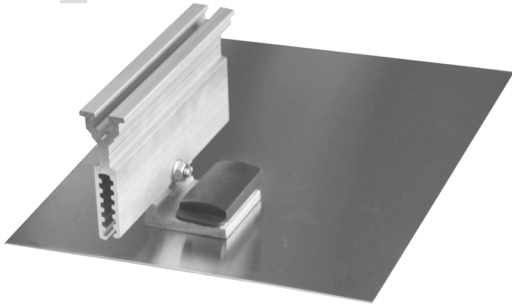

# Patented Rail-Free Mounting System

Quick Rack, featuring QRack® patented technology, is the most reliable and cost-effective rail-free mounting system available. With only 3 main components, it works with standard module frames and features Quick Mount PV's high-quality, patented Elevated Water Seal to ensure a long, watertight life on the roof.

## Features

- Integrated roof mount and racking system
- Fewer components = quick to install
- Works with standard module frames - no special grooves required
- Incorporates Quick Mount PV's Elevated Water Seal technology
- Integrated grounding up to 300 modules
- Meets or exceeds roofing industry best practices

### Base Mount

Featuring Quick Mount PV's patented Elevated Water Seal.

2