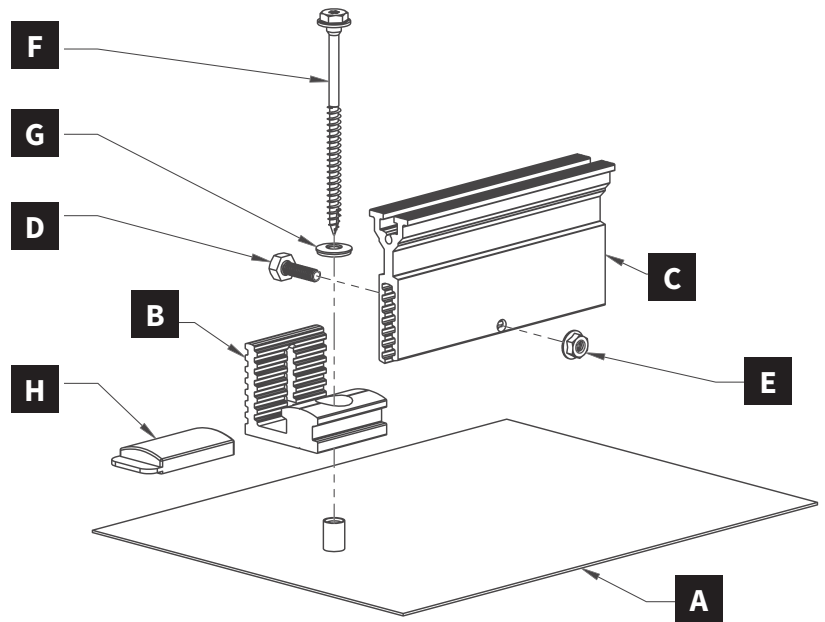

Base Mount Assembly Parts

- **A** Flashing x1
- **B** QBlock Slider x1
- **C** Top Slider x1
- **D** Custom Hex Head Cap Screw x1
- **E** Serrated Flange Hex Nut x1
- **F** T-30/Hex Head Structural Screw, 5/16" x1
- **G** EPDM/SS Sealing Washer x1
- **H** EPDM Screw Cover x1