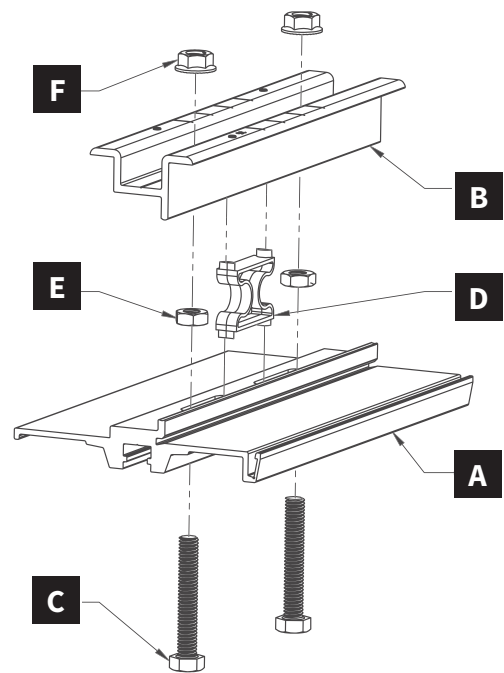

### Panel Clamp

Available in two sizes (2" & 8") for both mid- and end-clamping that works with standard module frames.

3

### Skirt

Snaps right into place for an elegant, streamlined finish.

## Base Mount Assembly Parts

- A** Flashing x1
- B** QBlock Slider x1
- C** Top Slider x1
- D** Custom Hex Head Cap Screw x1
- E** Serrated Flange Hex Nut x1
- F** T-30/Hex Head Structural Screw, 5/16" x1
- G** EPDM/SS Sealing Washer x1
- H** EPDM Screw Cover x1

## Panel Clamp Assembly Parts

- A** Clamp Base (2" or 8") x1
- B** Panel Clamp (2" or 8") x1
- C** Hex Head Cap Screw x1 (x2 for 8")
- D** Clamp Spring (8" clamp only)
- E** Hex Nut x1 (x2 for 8")
- F** Serrated Flange Hex Nut x1 (x2 for 8")