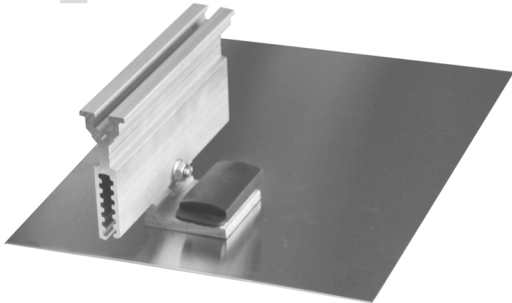

# Patented Rail-Free Mounting System

Quick Rack, featuring QRack® patented technology, is the most reliable and cost-effective rail-free mounting system available. With only 3 main components, it works with standard module frames and features Quick Mount PV's high-quality, patented Elevated Water Seal to ensure a long, watertight life on the roof.

## Features

- Integrated roof mount and racking system
- Fewer components = quick to install
- Works with standard module frames - no special grooves required
- Incorporates Quick Mount PV's Elevated Water Seal technology
- Integrated grounding up to 300 modules
- Meets or exceeds roofing industry best practices

### Base Mount

Featuring Quick Mount PV's patented Elevated Water Seal.

2