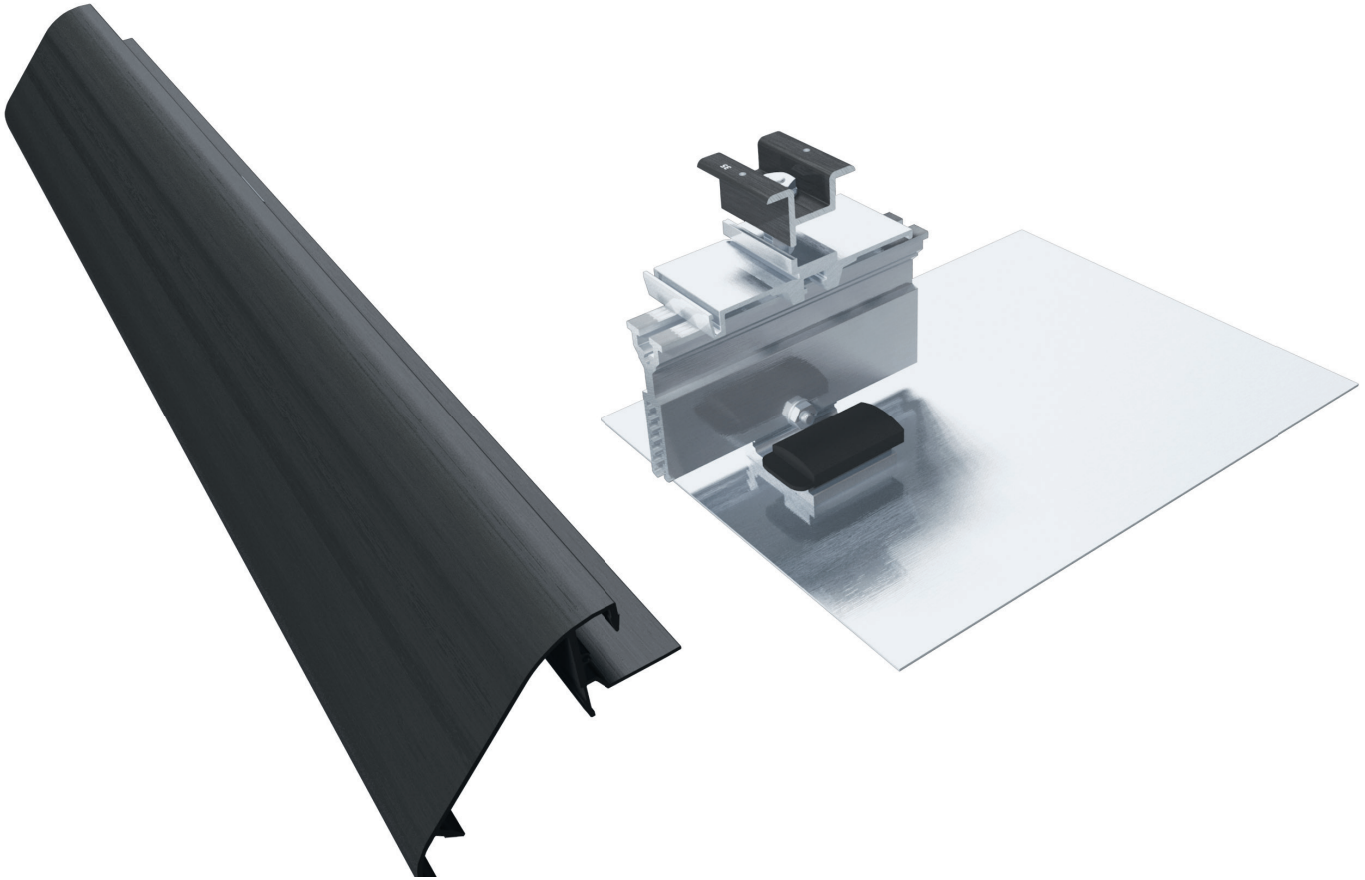

# Quick Rack™

Rail-Free Mounting System

Efficient // Reliable // Economical

Intertek  
4008516

UL SUB 2703

**Quick Mount PV®**  
RESPECT THE ROOF

# Patented Rail-Free Mounting System

Quick Rack, featuring QRack® patented technology, is the most reliable and cost-effective rail-free mounting system available. With only 3 main components, it works with standard module frames and features Quick Mount PV's high-quality, patented Elevated Water Seal to ensure a long, watertight life on the roof.

## Features

- Integrated roof mount and racking system
- Fewer components = quick to install
- Works with standard module frames - no special grooves required
- Incorporates Quick Mount PV's Elevated Water Seal technology
- Integrated grounding up to 300 modules
- Meets or exceeds roofing industry best practices

### Base Mount

Featuring Quick Mount PV's patented Elevated Water Seal.

2