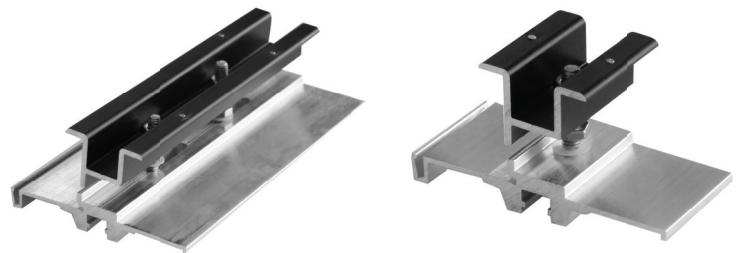

# Patented Rail-Free Mounting System

Quick Rack, featuring QRack® patented technology, is the most reliable and cost-effective rail-free mounting system available. With only 3 main components, it works with standard module frames and features Quick Mount PV's high-quality, patented Elevated Water Seal to ensure a long, watertight life on the roof.

## Features

- Integrated roof mount and racking system
- Fewer components = quick to install
- Works with standard module frames - no special grooves required
- Incorporates Quick Mount PV's Elevated Water Seal technology
- Integrated grounding up to 300 modules
- Meets or exceeds roofing industry best practices

### Base Mount

Featuring Quick Mount PV's patented Elevated Water Seal.

2

### Panel Clamp

Available in two sizes (2" & 8") for both mid- and end-clamping that works with standard module frames.

3